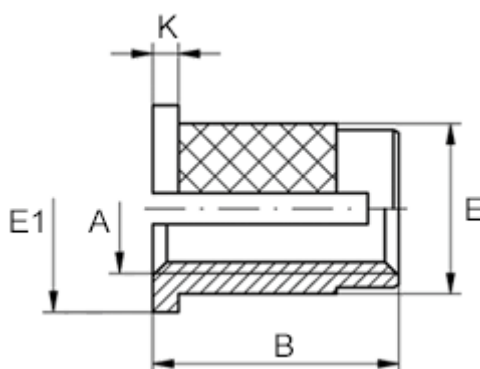

# Data Sheet

Article number: 12842000080800  
Description: KLEE-coil 842 000 080.800  
M8 Brass

## Measures

---

Female thread A	= M8
Flange diameter E1	= 11.0
Flange height	= 1.0
Length B	= 13.0
Min distance to edge	= 6.0
Outer diameter E	= 10.00
Recommended bore diameter	= 9.5 to 9.6